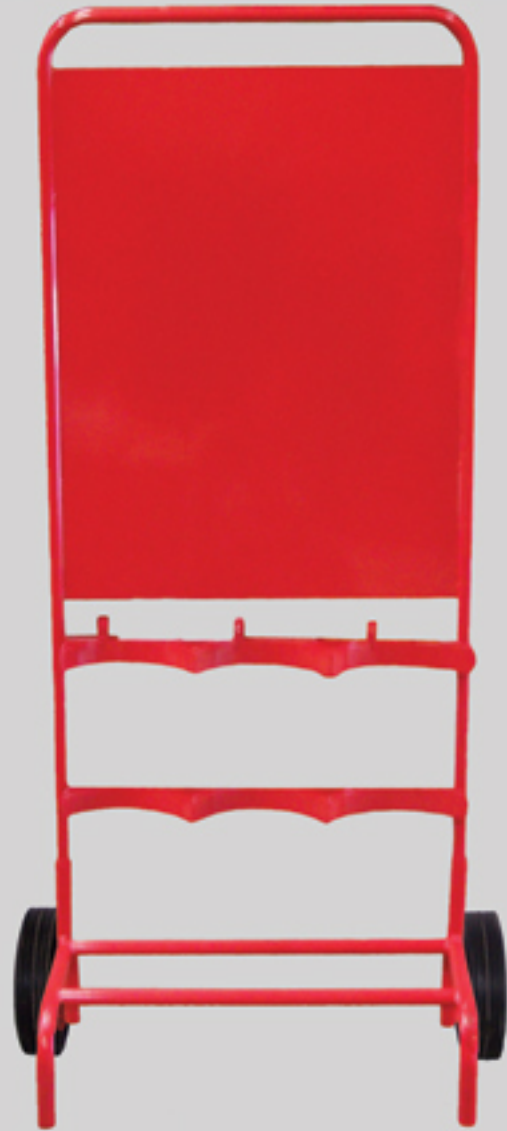

Contractor Stands

20

Contractor Stand

Super strength steel fire point stand. Steel backboard with epoxy finish to make it resilient to external conditions. Supplied with wheels.

CST01JSP

Dimensions: (H) 1800mm x (W) 730mm x (D) 430mm

Supplied with bucket bracket as standard. These trolleys are designed to hold the Jewel Saffire fire bucket* and rotary bell (available separately).

FET01JSP - Single:

(H) 1170mm x (D) 350mm x (W) 380mm - Approx