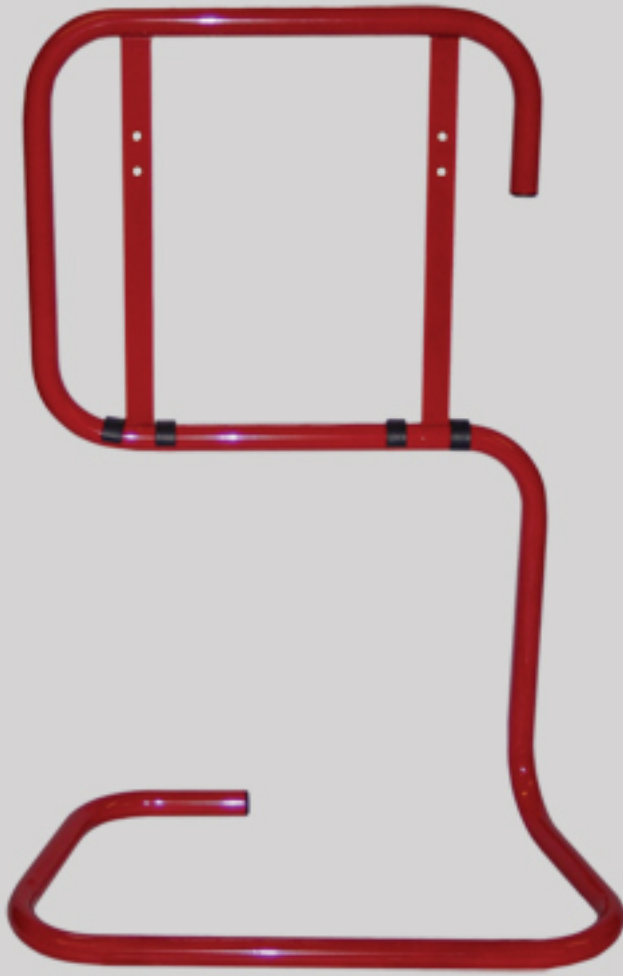

Tubular Steel Stands

Beautifully crafted tubular steel stands for the appreciative office. Available in red or with chrome effect finish.

STAR01JSP - Red Single
STAR02JSP - Red Double
STAC01JSP - Chrome Single
STAC02JSP - Chrome Double

JEWEL^{TM}
SAFES FIRE

Order before 3pm for next day delivery

UK mainland only - Delivery times to other locations may vary