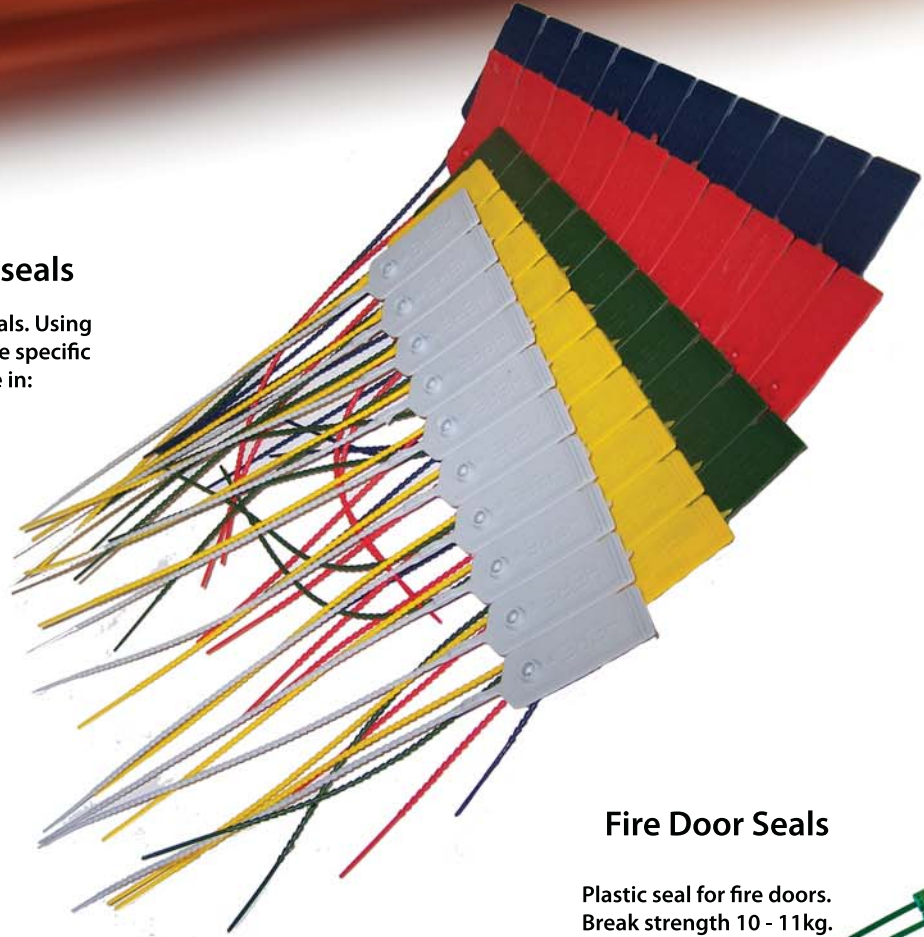

Jewel Saffire Tamperseals

The UK's best quality tamperseals. Using rubberised plastic to ensure the specific force break standard. Available in: red, green, blue, yellow & grey. Sold in 500s.

TS500*JSP

* Denotes colour

Dartseal

Plastic seal for pre-drilled safety pins.

DSCP

Fire Door Seals

Plastic seal for fire doors. Break strength 10 - 11kg. Sold in strips of 10.

FDSJSP

Jewel Saffire Pin End Caps

Designed specifically to fit our own Jewel Saffire Safety Pin (Code JPCP). Made from EPDM.

Available in: Red, blue, yellow, green & orange
 Order Code: PEC*CP (* Denotes Colour).

Jewel Saffire Products Ltd.

Head Office: 22 Hazelford Way Ind. Est., Newstead, Notts. NG15 0DQ.

Tel: 0845 330 5406 Fax: 0845 330 5407 E:Sales@JewelSaffire.co.uk