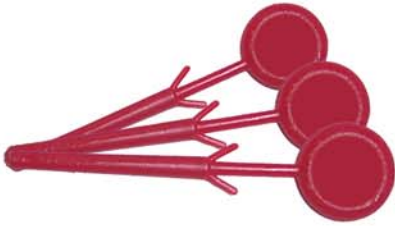

Jewel Saffire Tamperseals

The UK's best quality tamperseals. Using rubberised plastic to ensure the specific force break standard. Available in: red, green, blue, yellow & grey. Sold in 500s.

TS500*JSP

* Denotes colour

Dartseal

Plastic seal for pre-drilled safety pins.

DSCP

Fire Door Seals

Plastic seal for fire doors. Break strength 10 - 11kg. Sold in strips of 10.

FDSJSP

Jewel Saffire Pin End Caps

Designed specifically to fit our own Jewel Saffire Safety Pin (Code JPCP). Made from EPDM.

Available in: Red, blue, yellow, green & orange
 Order Code: PEC*CP (* Denotes Colour).

Jewel Saffire Products Ltd.

Head Office: 22 Hazelford Way Ind. Est., Newstead, Notts. NG15 0DQ.

Tel: 0845 330 5406 Fax: 0845 330 5407 E:Sales@JewelSaffire.co.uk