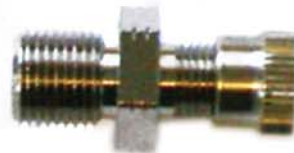

1/4 BSP Taper Filling Adapter

1/8 BSP Female to 12 x 1 Male thread adaptor

1/8 BSP Male - 1/8 BSP Female thread adaptor

1/8 BSP Schraeder filling adaptor

1/4 BSP Male to 1/8 BSP Female Thread adaptor

16 x 1.5 Male to 1/4 BSP Female Filling adaptor

1/8 BSP Female to 1/4 BSP Male Thread adaptor

10 x 1 Schraeder filling adaptor

16 x 1.5 Male to 1/8 BSP Female

1/8 BSP Male to 1/8 BSP Female thread adaptor.

1/4 BSP Taper Schraeder filling adaptor